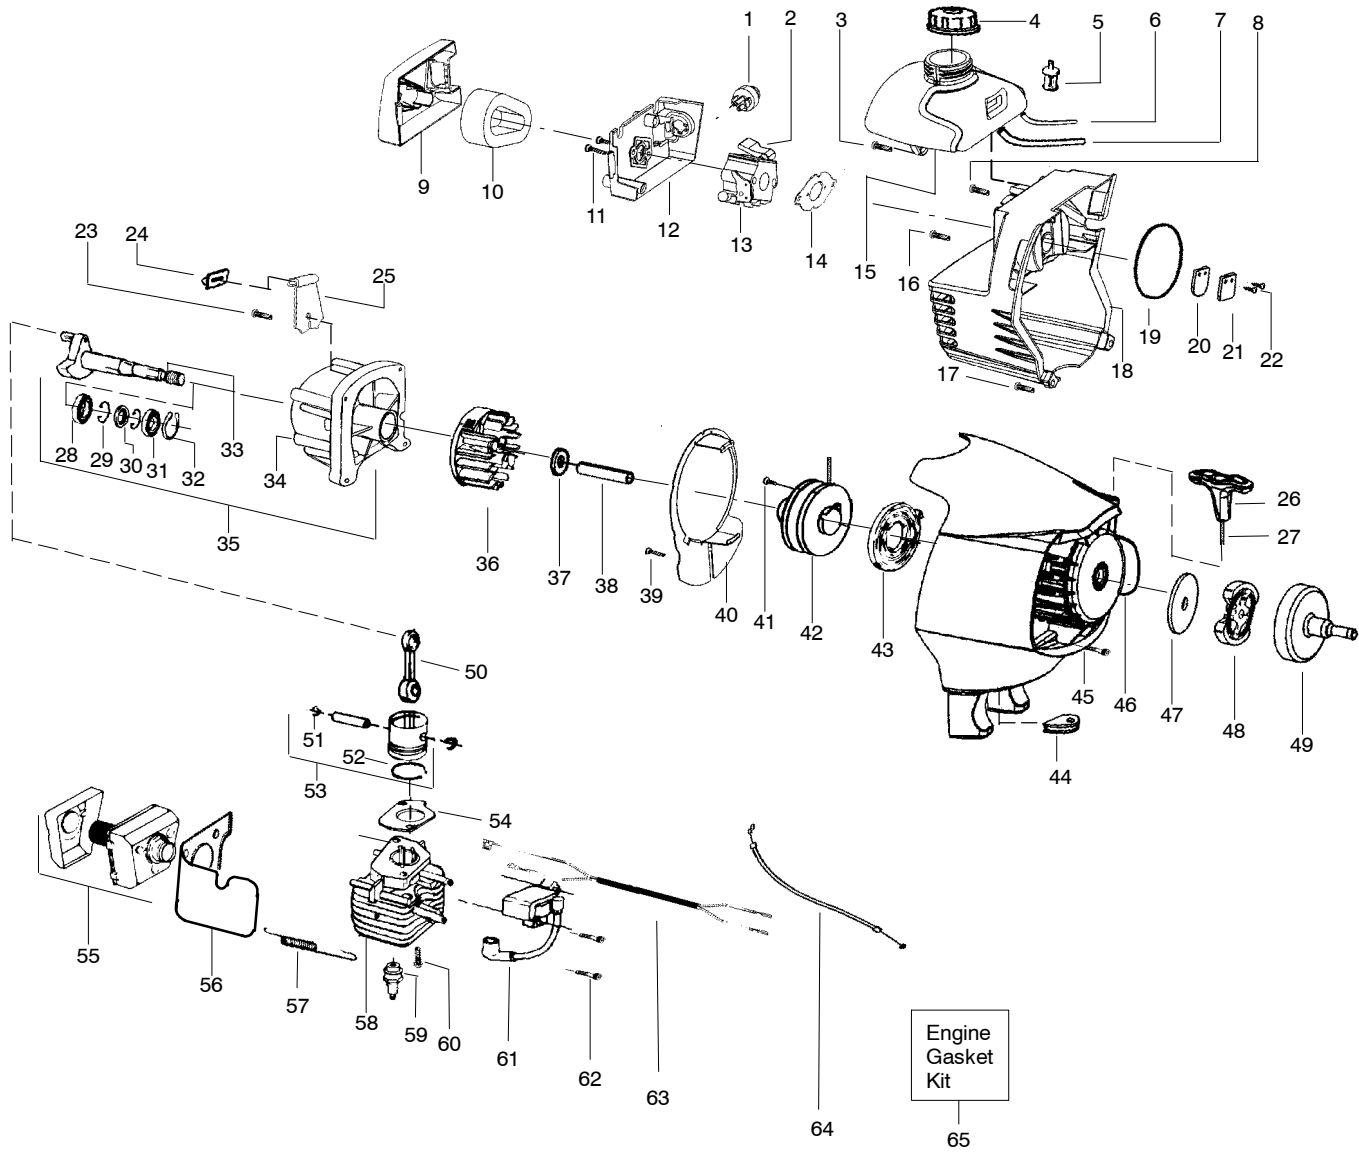

Ref.	Part No.	Description	Ref.	Part No.	Description	Ref.	Part No.	Description
1.	530047721	Bulb-purge	22.	530016064	Screw-reed valve	44.	530019182	Grommet
2.	530071717	Kit-Choke Lever	23.	530015875	Screw-tank retainer	45.	530015810	Screw-F/hsg
3.	530015843	Screw-tank	24.	530055492	Isolator-fuel tank	46.	530055248	Housing-Fan w/eyelet
4.	530049386	Assy-Fuel cap	25.	530054941	Ret.-fuel tank	47.	530094189	Washer-Clutch
5.	530095646	Assy-Fuel pick-up	26.	530054834	Handle-starter	48.	530055122	Assy.-Clutch
6.	530071404	Kit-Fuel line	27.	530071400	Kit-Rope	49.	530028799	Assy-Drum
7.	530069216	Kit-Fuel/Purge line	28.	530032103	Bearing-inner	50.	530010960	Assy-Connecting rod
8.	530015775	Screw	29.	530015787	Retainer	51.	530015162	Retainer-piston pin
9.	530054935	Cover-Air box	30.	530019158	Seal	52.	530025875	Ring-Piston
10.	530054946	Filter-Air	31.	530032102	Bearing-outer	53.	530069899	Kit-Piston
11.	530015849	Screw-carb.	32.	530015789	Retainer-crankshaft	54.	530071401	Gasket-Cylinder (kit)
12.	530054934	Box-Air	33.	530028807	Assy-crankshaft	55.	530069310	Kit-Muffler
13.	530071637	Kit-Assy-carb. (WT-628)	34.	530012514	Assy-crankcase	56.	530053346	Heat shield/air dam
(Note: Repair kits are not available for this carburetor)			35.	530071685	Assy-c'case/c'shaft (incl. 28-32,33,34)	57.	530036409	Spring-muffler
14.	530071401	Gasket-Carb. (kit)	36.	530071402	Kit-Flywheel Assy.	58.	530071582	Kit-Cylinder
15.	530055317	Assy-Fuel tank	37.	530016030	Washer	59.	952030249	Spark plug (RCJ-6Y)
16.	530015771	Screw-crankcase	38.	530055620	Spacer	60.	530001624	Bolt-Cylinder
17.	530015952	Screw-shrd to f/hsg.	39.	530015775	Screw-baffle	61.	530039218	Module-Ignition
18.	530056044	Shroud	40.	530054939	Plate-baffle	62.	530016357	Screw-module
19.	530071401	O-Ring-c/case (kit)	41.	530016391	Screw-rope	63.	530057238	Assy-Rear wire
20.	530027593	Valve-reed	42.	530071399	Kit-pulley (incl. #41)	64.	530054942	Assy-Throttle Cable
21.	530054596	Stop-reed	43.	530042086	Spring-starter	65.	530071401	Kit-Gasket (incl. 14,19,54)

✓ = NEW PART NUMBER FOR THIS IPL

★ = REFER TO THE SERVICE REFERENCE INDICATED FOR MORE INFORMATION. (LOCATED AT END OF IPL)